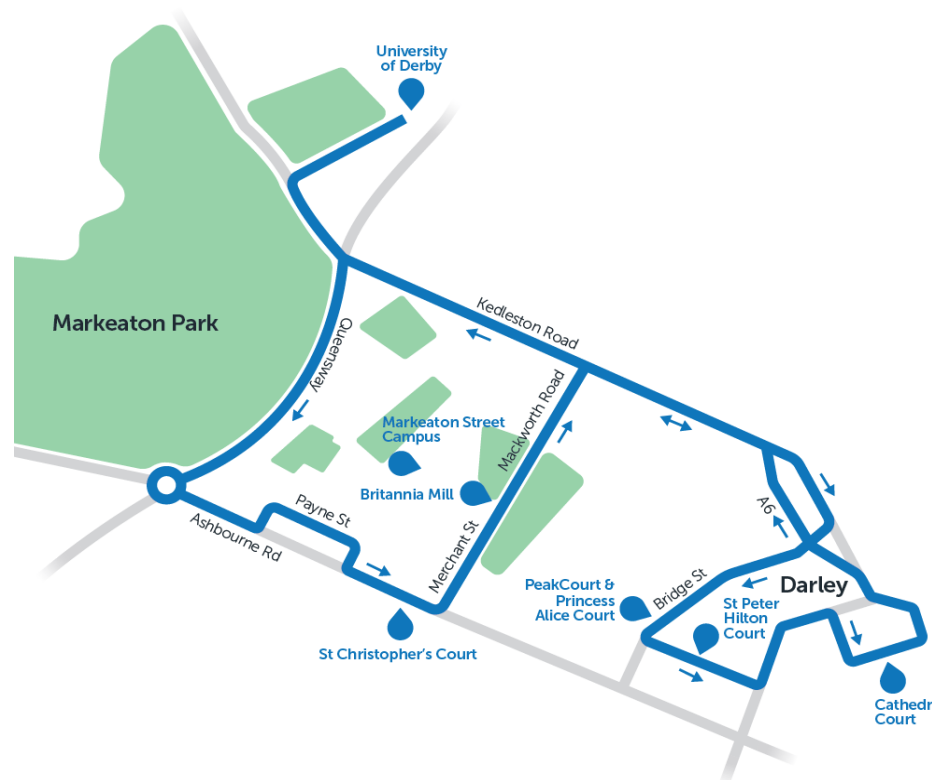

HOME SAFE BUS

SATURDAY & SUNDAY

University, Kedleston Rd Site	18:00	18:30	19:00	19:30	20:00	20:30	21:00	22:00	22:30	23:00	00:00	00:30	01:00	01:30	02:00	03:00	03:30	04:00	04:30	05:00
Markeaton St	18:05	18:35	19:05	19:35	20:05	20:35	21:05	22:05	22:35	23:05	00:05	00:35	01:05	01:35	02:05	03:05	03:35	04:05	04:35	05:05
Britannia Mill	18:07	18:37	19:07	19:37	20:07	20:37	21:07	22:07	22:37	23:07	00:07	00:37	R	R	R	R	R	R	R	R
Peak Court	18:10	18:40	19:10	19:40	20:10	20:40	21:10	22:10	22:40	23:10	00:10	00:40	R	R	R	R	R	R	R	R
Princess Alice Court	18:11	18:41	19:11	19:41	20:11	20:41	21:11	22:11	22:41	23:11	00:11	00:41	R	R	R	R	R	R	R	R
Sir Peter Hilton Court	18:12	18:42	19:12	19:42	20:12	20:42	21:12	22:12	22:42	23:12	00:12	00:42	R	R	R	R	R	R	R	R
Cathedral Court	18:15	18:45	19:15	19:45	20:15	20:45	21:15	22:15	22:45	23:15	00:15	00:45	R	R	R	R	R	R	R	R
University, Kedleston Rd Site	18:25	18:55	19:25	19:55	20:25	20:55	21:25	22:25	22:55	23:25	00:25	00:55	R	R	R	R	R	R	R	R

University, Kedleston Rd Site	05:30	06:00	06:30	07:00	07:30
Markeaton St	05:35	06:05	06:35	07:05	07:35
Britannia Mill	R	06:07	06:37	07:07	07:37
Peak Court	R	06:10	06:40	07:10	07:40
Princess Alice Court	R	06:11	06:41	07:11	07:41
Sir Peter Hilton Court	R	06:12	06:42	07:12	07:42
Cathedral Court	R	06:15	06:45	07:15	07:45
University, Kedleston Rd Site	R	06:25	06:55	07:25	07:55

NO OTHER UNIBUS SERVICES RUN ON A STURDAY OR SUNDAY

THIS TIMETABLE IS IN OPERATION 11-03-2019 UNTIL 15-04-2019
ALSO 29-04-2019 UNTIL 06-05-2019